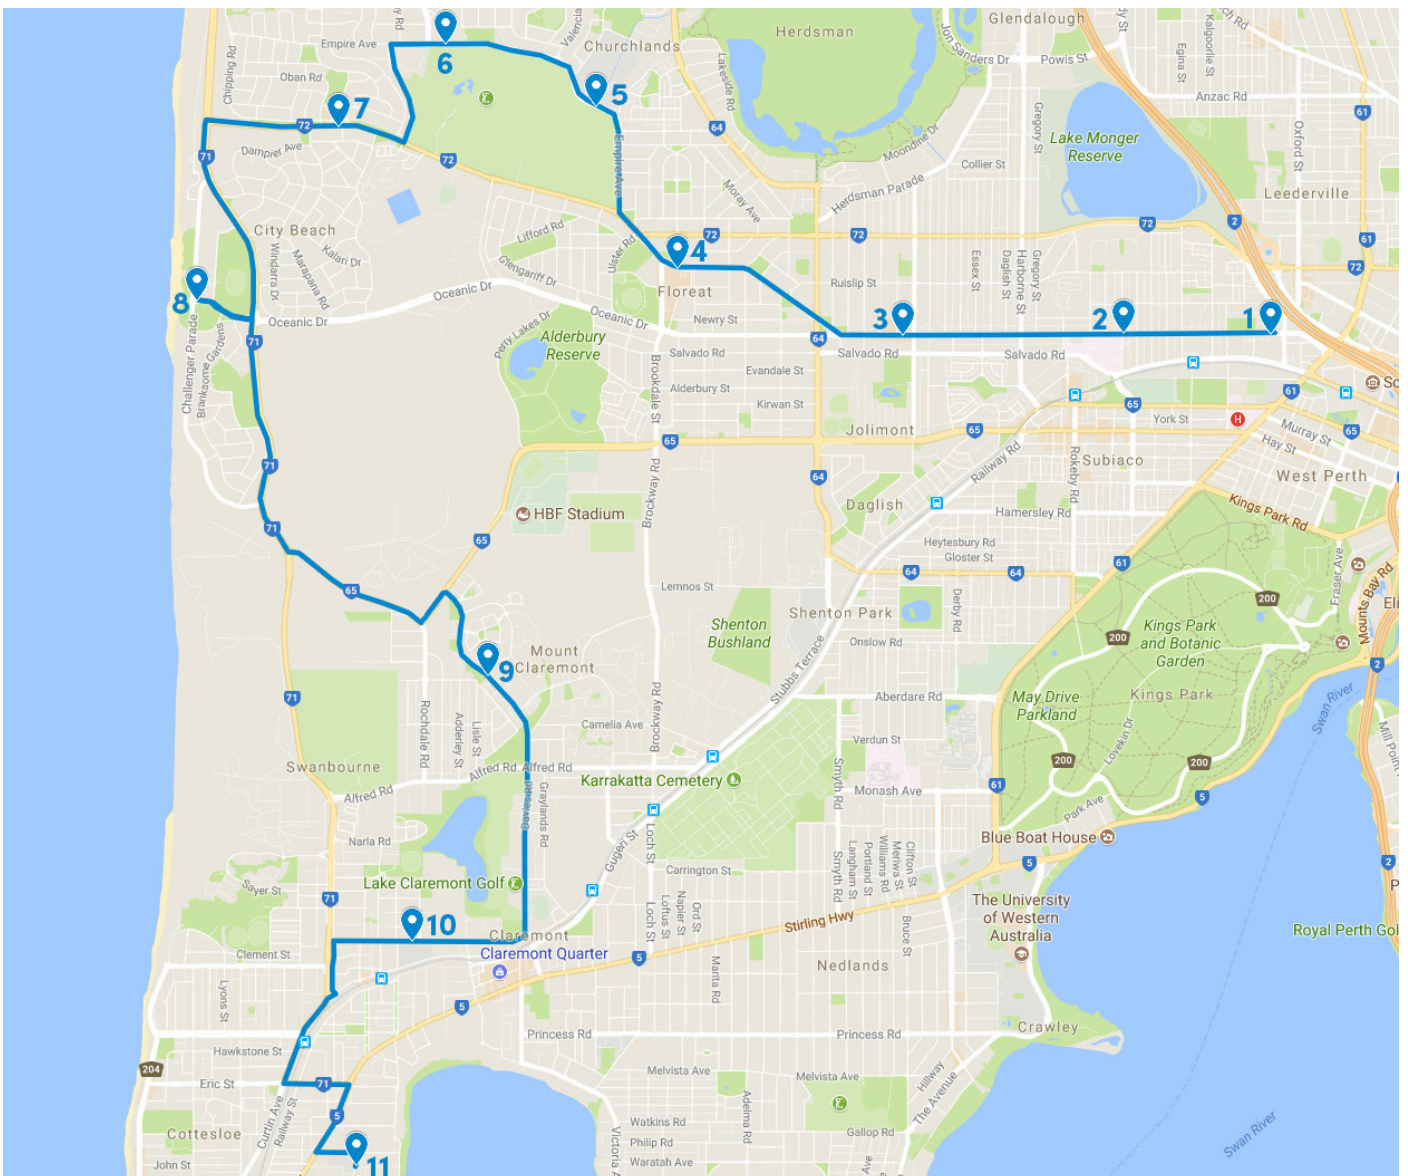

PRESBYTERIAN LADIES' COLLEGE AND SCOTCH COLLEGE SCHOOL BUS ROUTES

West Leederville | Wembley | Floreat | Churchlands | City Beach | Mt Claremont Bus Route AM

Zones: Cost is \$2.70 if boarding at Stops 1 - 7 and \$1.35 if boarding at Stop 8 onwards

West Leederville | Wembley | Floreat | Churchlands | City Beach | Mt Claremont Bus Route AM

STOP 1	33 Cambridge Street, West Leederville [Stop ID: 12725]
STOP 2	165 Cambridge Street, West Leederville [Stop ID: 12730]
STOP 3	373 Cambridge Street, Wembley [Stop ID: 12737]
STOP 4	99 The Boulevard, Floreat (outside Floreat Forum) [Stop ID: 17424]
STOP 5	Empire Ave, Churchlands (opposite Newman College) [Stop ID: 19365]
STOP 6	Empire Ave, Wembley Downs (opposite Tennis Club) [Stop ID: 19368]
STOP 7	303 The Boulevard, City Beach (opposite shops) [Stop ID: 17432]
STOP 8	Oceanic Drive (after Challenger Pde), City Beach [Stop ID: 25963]
STOP 9	Montgomery Ave (after St Johns Wood Blvd), Mount Claremont [Stop ID: 19466]
STOP 10	Scotch College
STOP 11	Presbyterian Ladies' College