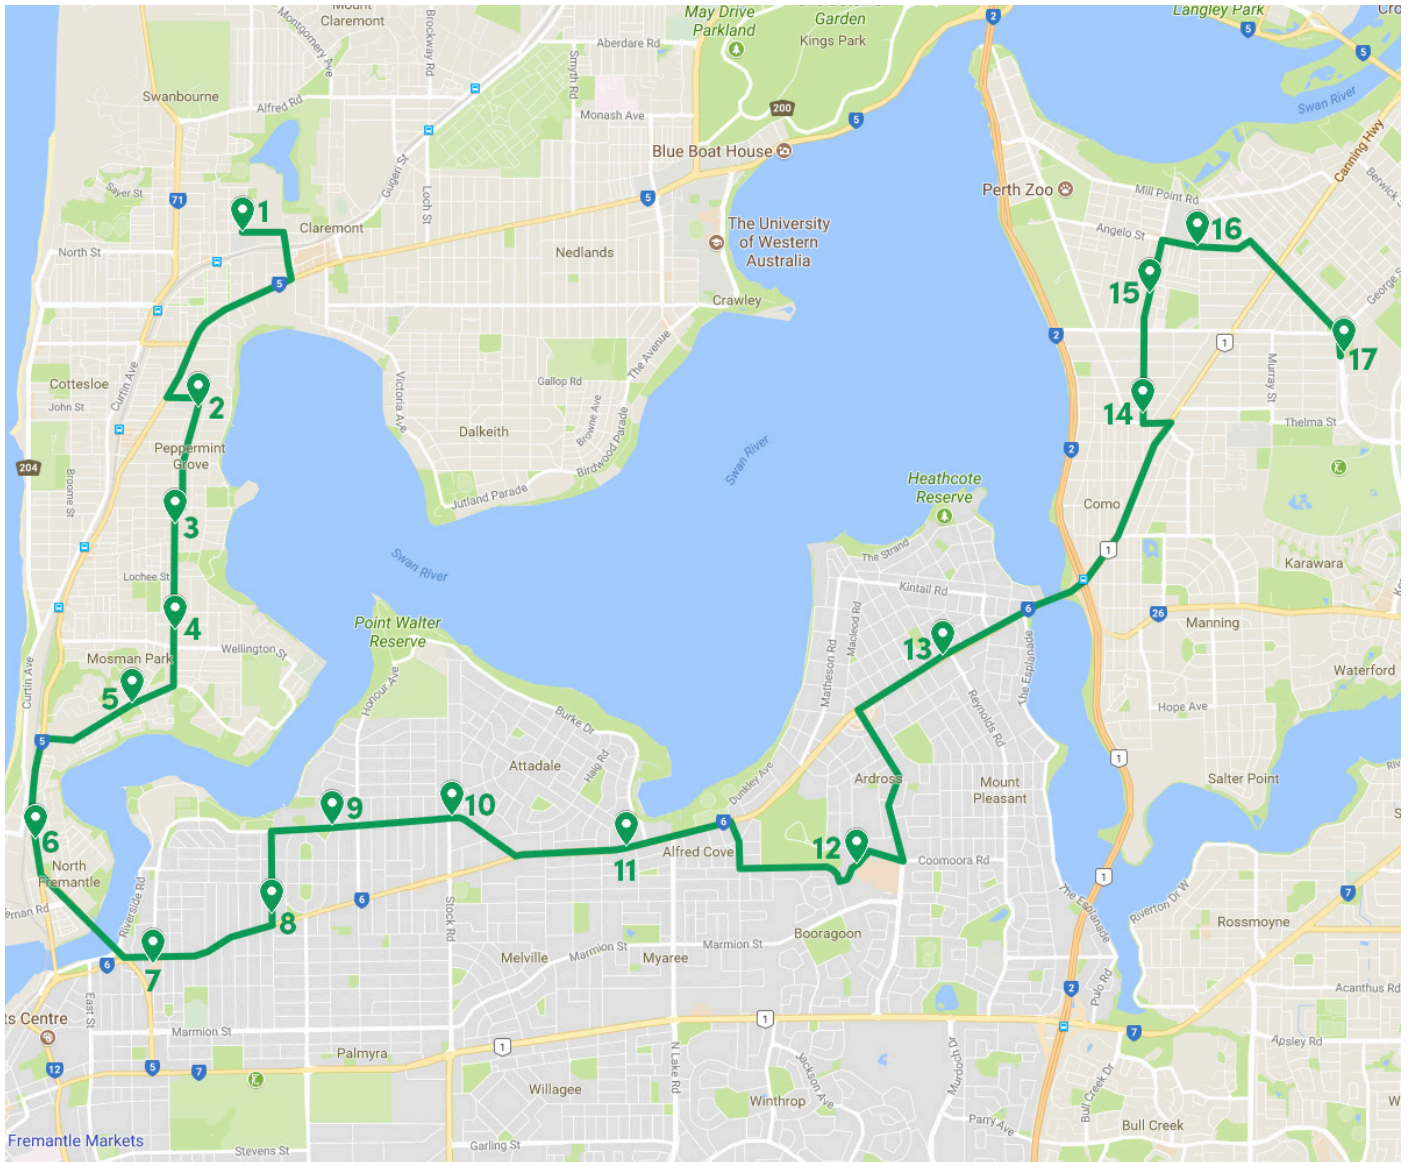

# PRESBYTERIAN LADIES' COLLEGE AND SCOTCH COLLEGE SCHOOL BUS ROUTES

Como | South Perth | Applecross | Alfred Cove | Attadale | Bicton | Fremantle Bus Route (AM)

Cost remains the same: \$2.70 South of Stirling Bridge and \$1.35 North of Stirling Bridge

Como | South Perth | Applecross | Alfred Cove | Attadale | Bicton | Fremantle Bus Route (AM)

STOP 1	Hayman Road, Como (before George St) [Stop ID: 11260]
STOP 2	109 Angelo Street, South Perth [Stop ID: 11893]
STOP 3	90 Coode Street, South Perth [Stop ID: 11876]
STOP 4	216 Coode Street, South Perth [Stop ID: 11881]
STOP 5	843 Canning Hwy, Applecross [Stop ID: 10247]
STOP 6	551 Canning Highway, Alfred Cove [Stop ID: 10260]
STOP 7	130 Preston Point Road, Attadale
STOP 8	Preston Point Road, Attadale (Geo Lithgo Reserve) [Stop ID: 10897]
STOP 9	82 Petra Street, Bicton (outside shopping centre)
STOP 10	141 Canning Highway, East Fremantle [Stop ID: 10277]
STOP 11	Stirling Highway, North Fremantle Train Station [Stop ID: 10345]
STOP 12	45 McCabe Street, Mosman Park
STOP 13	102 Palmerston Street, Mosman Park (before Rhodes Pl) [Stop ID: 19634]
STOP 14	8 Palmerston Street, Mosman Park [Stop ID: 19636]
STOP 15	Presbyterian Ladies' College
STOP 16	Scotch College

Como | South Perth | Applecross | Alfred Cove | Attadale | Bicton | Fremantle Bus Route (PM)

Cost remains the same: \$2.70 South of Stirling Bridge and \$1.35 North of Stirling Bridge

Como | South Perth | Applecross | Alfred Cove | Attadale | Bicton | Fremantle Bus Route (PM)