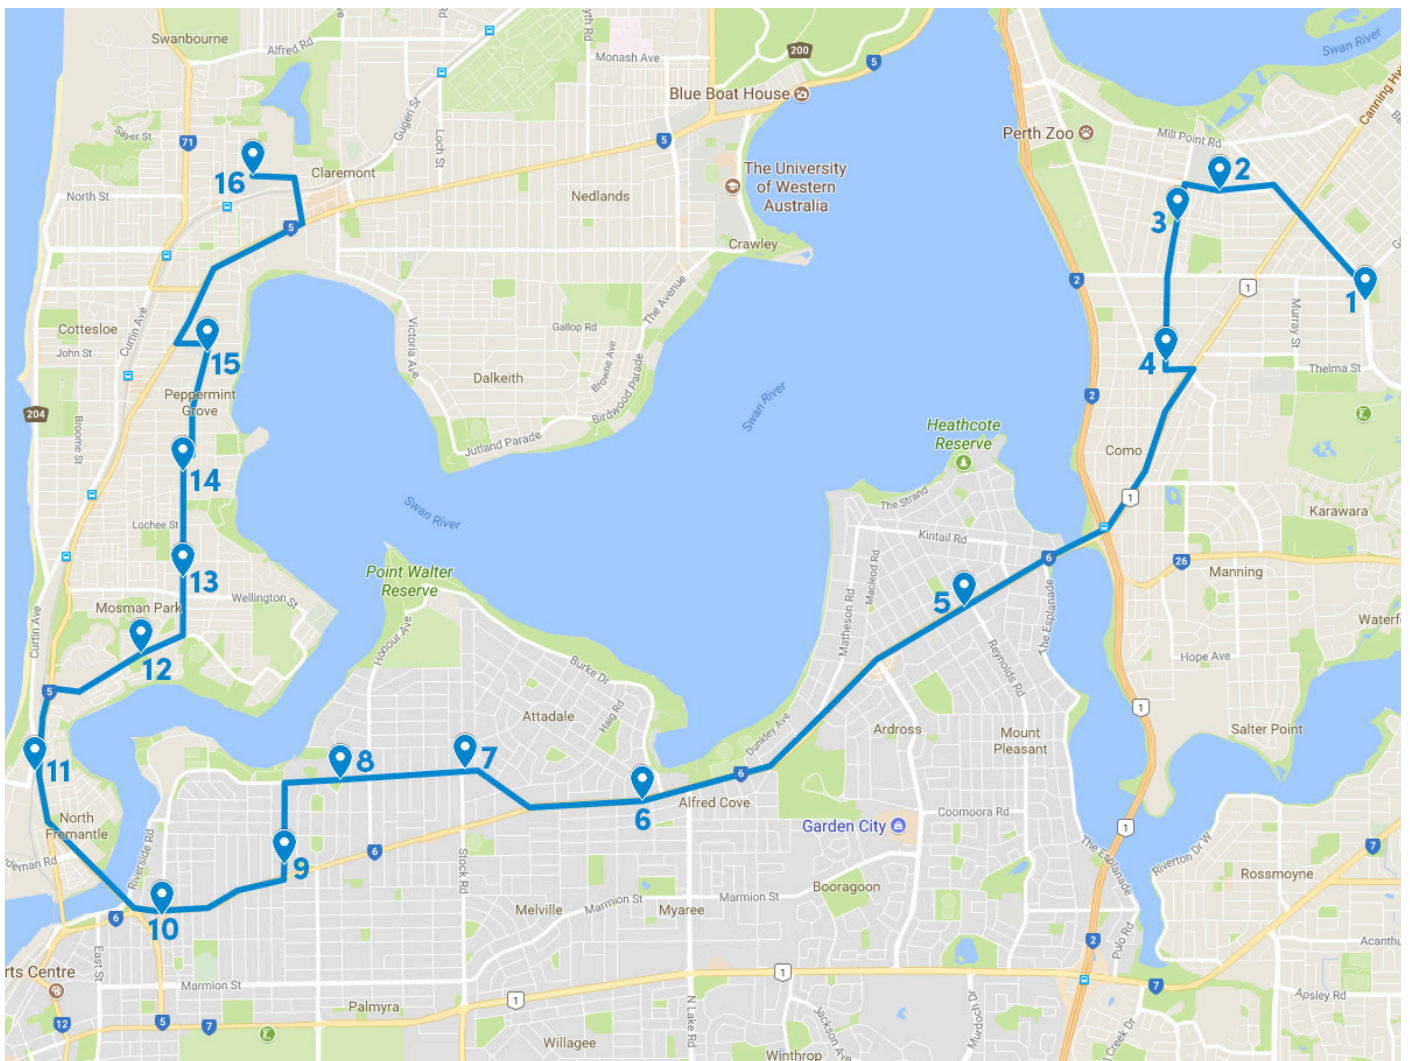

# PRESBYTERIAN LADIES' COLLEGE AND SCOTCH COLLEGE SCHOOL BUS ROUTES

Como | South Perth | Applecross | Alfred Cove | Attadale | Bicton | Fremantle Bus Route (AM)

Cost remains the same: \$2.70 South of Stirling Bridge and \$1.35 North of Stirling Bridge

Como | South Perth | Applecross | Alfred Cove | Attadale | Bicton | Fremantle Bus Route (AM)

STOP 1	Hayman Road, Como (before George St) [Stop ID: 11260]
STOP 2	109 Angelo Street, South Perth [Stop ID: 11893]
STOP 3	90 Coode Street, South Perth [Stop ID: 11876]
STOP 4	216 Coode Street, South Perth [Stop ID: 11881]
STOP 5	843 Canning Hwy, Applecross [Stop ID: 10247]
STOP 6	551 Canning Highway, Alfred Cove [Stop ID: 10260]
STOP 7	130 Preston Point Road, Attadale
STOP 8	Preston Point Road, Attadale (Geo Lithgo Reserve) [Stop ID: 10897]
STOP 9	82 Petra Street, Bicton (outside shopping centre)
STOP 10	141 Canning Highway, East Fremantle [Stop ID: 10277]
STOP 11	Stirling Highway, North Fremantle Train Station [Stop ID: 10345]
STOP 12	45 McCabe Street, Mosman Park
STOP 13	102 Palmerston Street, Mosman Park (before Rhodes Pl) [Stop ID: 19634]
STOP 14	8 Palmerston Street, Mosman Park [Stop ID: 19636]
STOP 15	Presbyterian Ladies' College
STOP 16	Scotch College

Como | South Perth | Applecross | Alfred Cove | Attadale | Bicton | Fremantle Bus Route (PM)

Cost remains the same: \$2.70 South of Stirling Bridge and \$1.35 North of Stirling Bridge

Como | South Perth | Applecross | Alfred Cove | Attadale | Bicton | Fremantle Bus Route (PM)