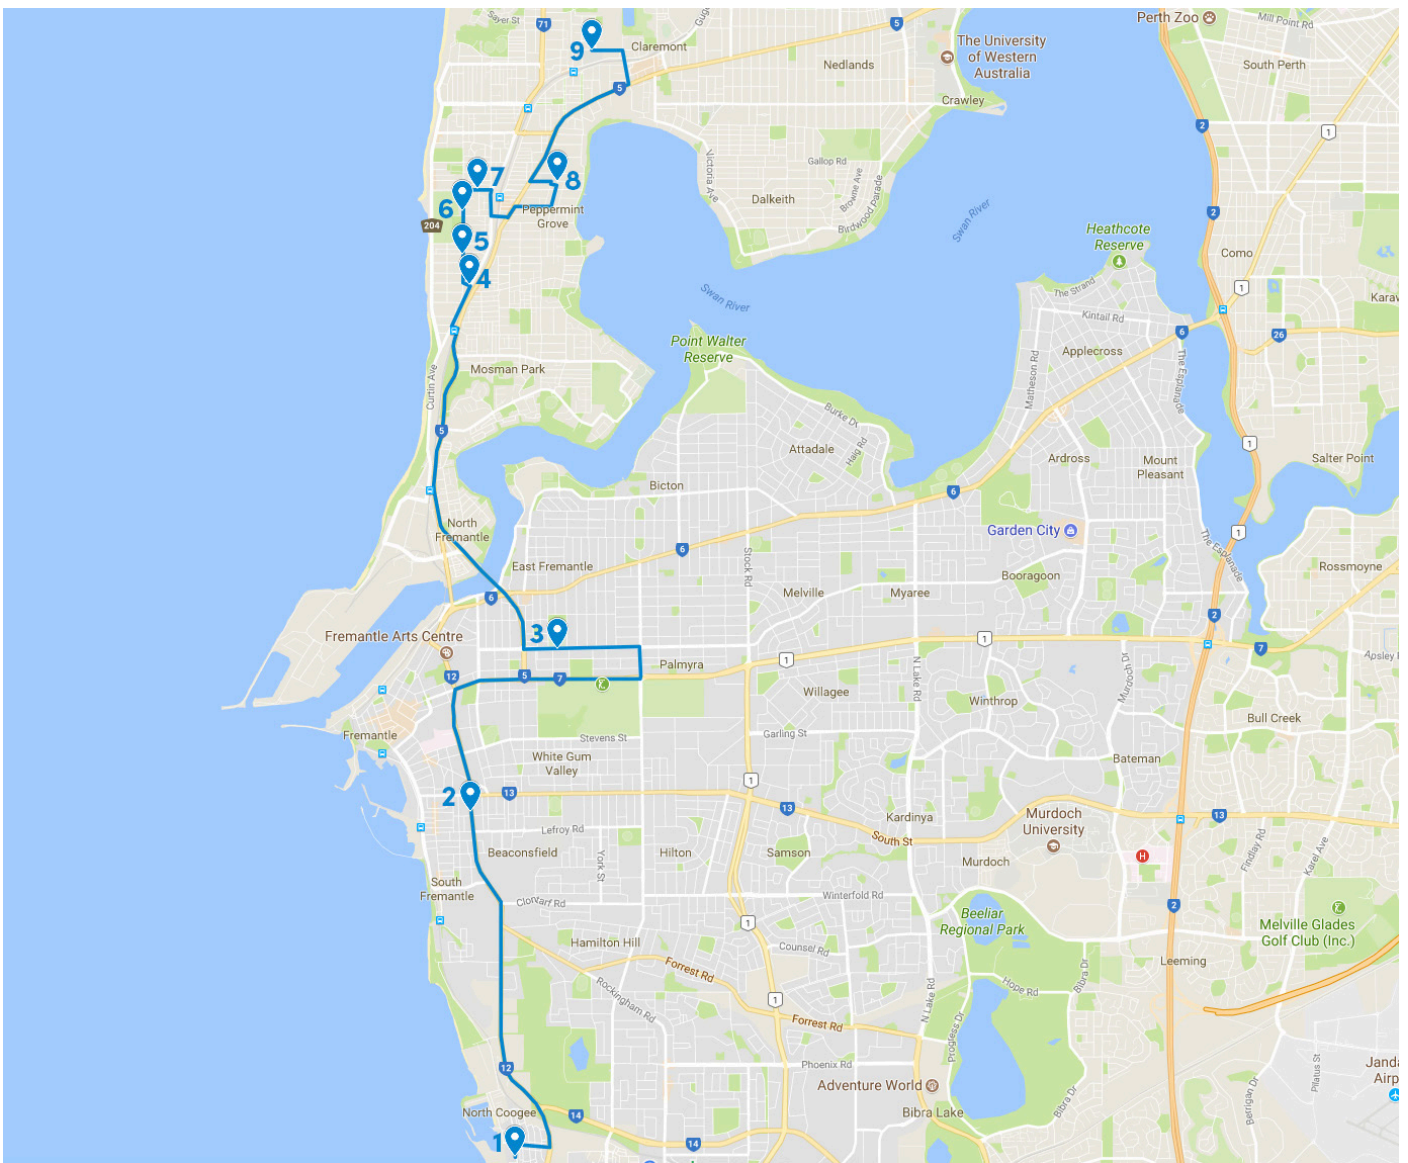

# PRESBYTERIAN LADIES' COLLEGE AND SCOTCH COLLEGE SCHOOL BUS ROUTES

Coogee | South Fremantle | Fremantle | Mosman Park | Cottesloe Bus Route (AM)

Cost remains the same: \$2.70 South of Stirling Bridge and \$1.35 North of Stirling Bridge  
Scotch website <https://www.scotch.wa.edu.au/view/admissions/transport-to-scotch> shows information on bus routes and stops.

Coogee | South Fremantle | Fremantle | Mosman Park | Cottesloe Bus Route (AM)

STOP 1	39 Orsino Boulevard, North Coogee [Stop ID: 26370]
STOP 2	135 Hampton Road, South Fremantle [Stop ID: 10690]
STOP 3	93 Marmion Street, Fremantle [Stop ID: 10747]
STOP 4	Stirling Hwy, Mosman Park Train Station (opposite Whitworths) [Stop ID: 10352]
STOP 5	41 Broome Street, Cottesloe
STOP 6	71 Broome Street, Cottesloe [Stop ID: 19592]
STOP 7	64 Forrest Street Cottesloe
STOP 8	Presbyterian Ladies' College
STOP 9	Scotch College

East Fremantle | White Gum Valley | Beaconsfield | Coogee Bus Route (PM)

STOP 1	Scotch College
STOP 2	Presbyterian Ladies' College
STOP 3	Marmion Street (outside East Fremantle Oval), East Fremantle [Stop ID: 10697]
STOP 4	Carrington Street (before Clarke St, outside Anchor Foods), White Gum Valley
STOP 5	207 South Street (after Central Ave), White Gum Valley [Stop ID: 10554]
STOP 6	158 Hampton Road, Beaconsfield [Stop ID: 10564]
STOP 7	256 Hampton Road, Beaconsfield [Stop ID: 10568]
STOP 8	42 Orsino Boulevard, Coogee [opposite Stop ID: 26370]